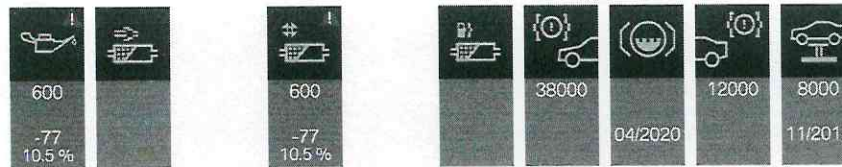

- 18/09/2019 Service 63332 Km 98904 Auto Classic, Victoria Park Automatic