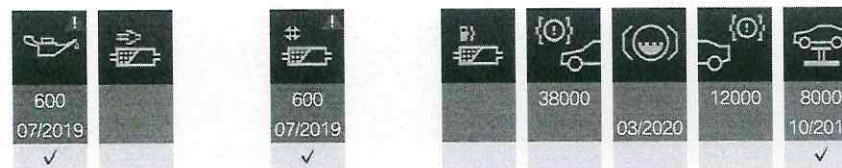

+ 18/09/2019 Warranty 63332 Km 98904 Job: Engine oil service
Job: Service - vehicle check
Job: Service - standard scope
Job: Washer fluid service
Job: Service - micro filter/activated carbon filter

+ 23/11/2018 Warranty 55759 Km 98904 Job: Service - vehicle check
Job: Service - standard scope

- 22/11/2018 Key 55759 Km 98904 Key 1