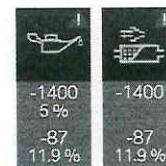

- 28/07/2017 Service

43786 Km 98904 Auto Classic , Victoria Park

Automatic