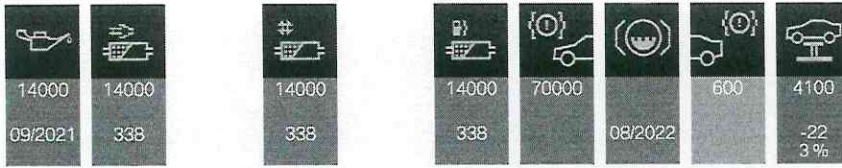

Job: Service - fuel filter
Job: Service - micro filter/activated carbon filter

- 23/09/2020 Key 74314 Km 98904 Key 1

- 23/09/2020 Service 74314 Km 98904 Auto Classic, Victoria Park Automatic