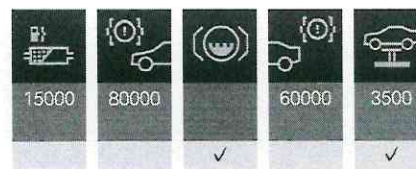

+ 23/04/2016 Warranty

32337 Km 36733

Job: Service - vehicle check
Job: Service - standard scope
Job: Service - brake fluid

+ 02/05/2015 Key

20821 Km 36733

Key 1

- 02/05/2015 Service

20821 Km 36733
Westcoast
BMW,
Wangara

Automatic