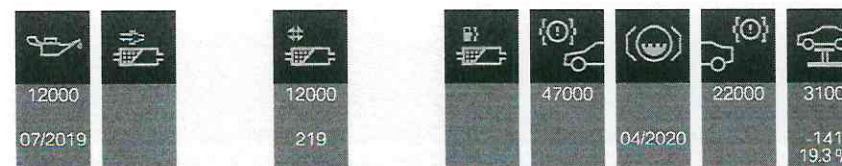

- 22/11/2018 Service 55759 Km 98904 Auto Classic, Victoria Park Automatic