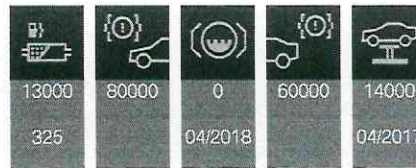

Job: Service - micro filter/activated carbon filter

- 19/07/2016 Key

34088 Km 98904

Key 0

+ 23/04/2016 Key

32337 Km 36733

Key 1

- 23/04/2016 Service

32337 Km 36733
Westcoast
BMW,
Wangara

Automatic