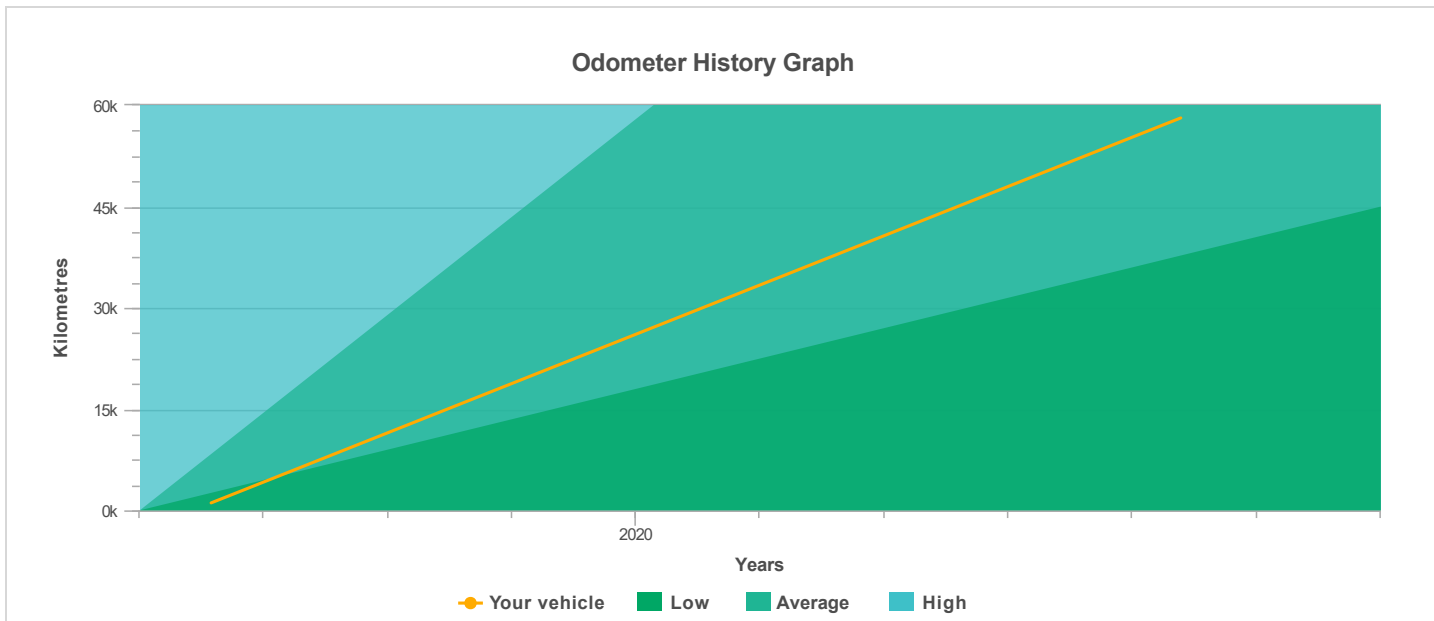

CarHistory notes:
CarHistory relies on data received from third parties. We recommend you review the vehicle's log book and service history to determine the accuracy of the vehicle's odometer reading.

REPORTED SALES LISTINGS

No known sales listings for this vehicle.

CarHistory notes:
Reported sales listings are sales advertisements derived from various ecommerce sites and provide an indication of how often the vehicle has been listed for sale.

FINANCE CHECK

✔ No financial interests reported

PPSR has reported that this vehicle is not encumbered.

CarHistory notes:
Financial encumbrance information is sourced via the PPSR. Refer to the PPSR Certificate below.

WRITTEN-OFF CHECK

❗ Written-off status reported

PPSR has reported that this vehicle has been written-off.

Written-off	- Impact | Passenger front | Heavy panel - Impact | Driver front | Heavy panel - Impact | Driver rear | Heavy panel - Impact | Passenger rear | Heavy panel